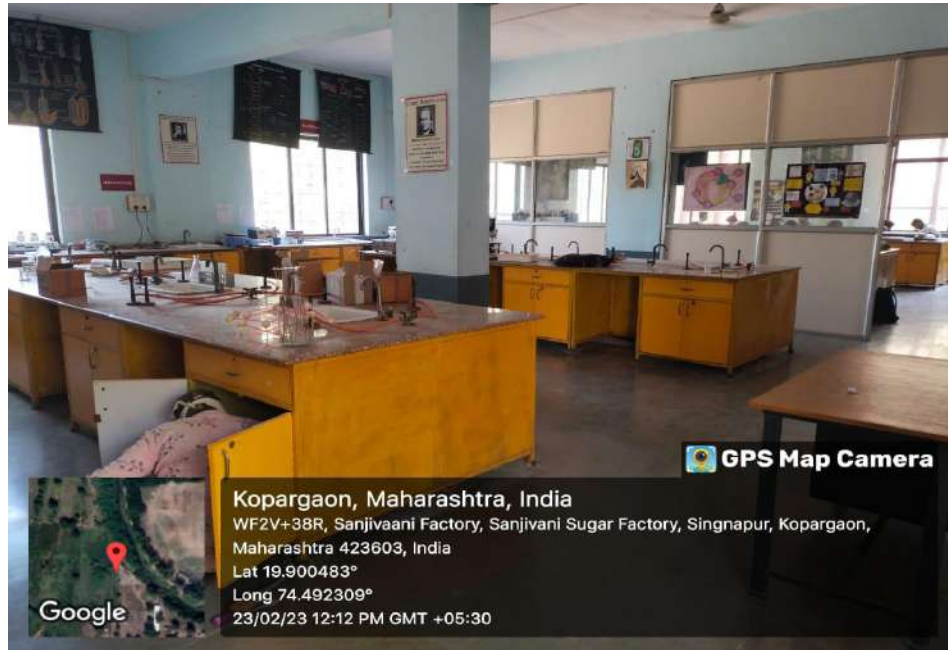

Botany Lab 1